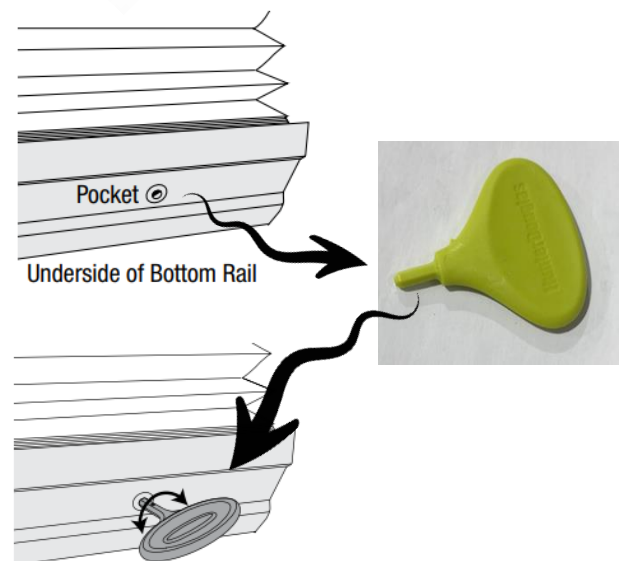

IMPORTANT NOTICE:

PLEASE NOTE THAT ALL ORDERS FOR **CUSTOM** ROMANS WILL BE DELAYED UNTIL MID TO END OF OCTOBER – STANDARD ROMANS WILL CONTINUE AS NORMAL.

INCREDIBLE HONEYCOMB NEWS *for installers...*

This one is for all those installers out there who dread the thought of having to level honeycomb blinds on-site.
(yes, we do think of you and feel your pain.....)

The bottom rails of the Turnils Honeycomb blinds have been re-designed to rid you of the fiddily levelling of blinds on-site after installing. What a futon nightmare!!

No more 'hanging cords' from the bottom of the blind for the installer to level the blind.....

Introducing the new...

TTURNILS® *EASY ADJUST Levelling System...*

The **Easyrise**, **Cordless** and **Motorised** Operating systems now come supplied with a key to adjust levels to suit the window opening!

Just a quarter turn will raise or lower the bottom rail by 6mm at a time... wait... can you hear that?? The sound of relief is being heard around Adelaide.....

No need to order specially, it is an automatic standard feature. For you... the brave installers out there fighting the good fight against uneven bottom rails.....

But wait...there's more... the vegan steak knives are coming....

The Honeycomb **Classic** Operating System now has a new cordlock! (*insert fireworks here*)

A new addition to the team, the Louvolite Cordlock is stronger, faster, able to pull up small buildings and is more aesthetically pleasing to the superhuman eye – *available only in black or white....*