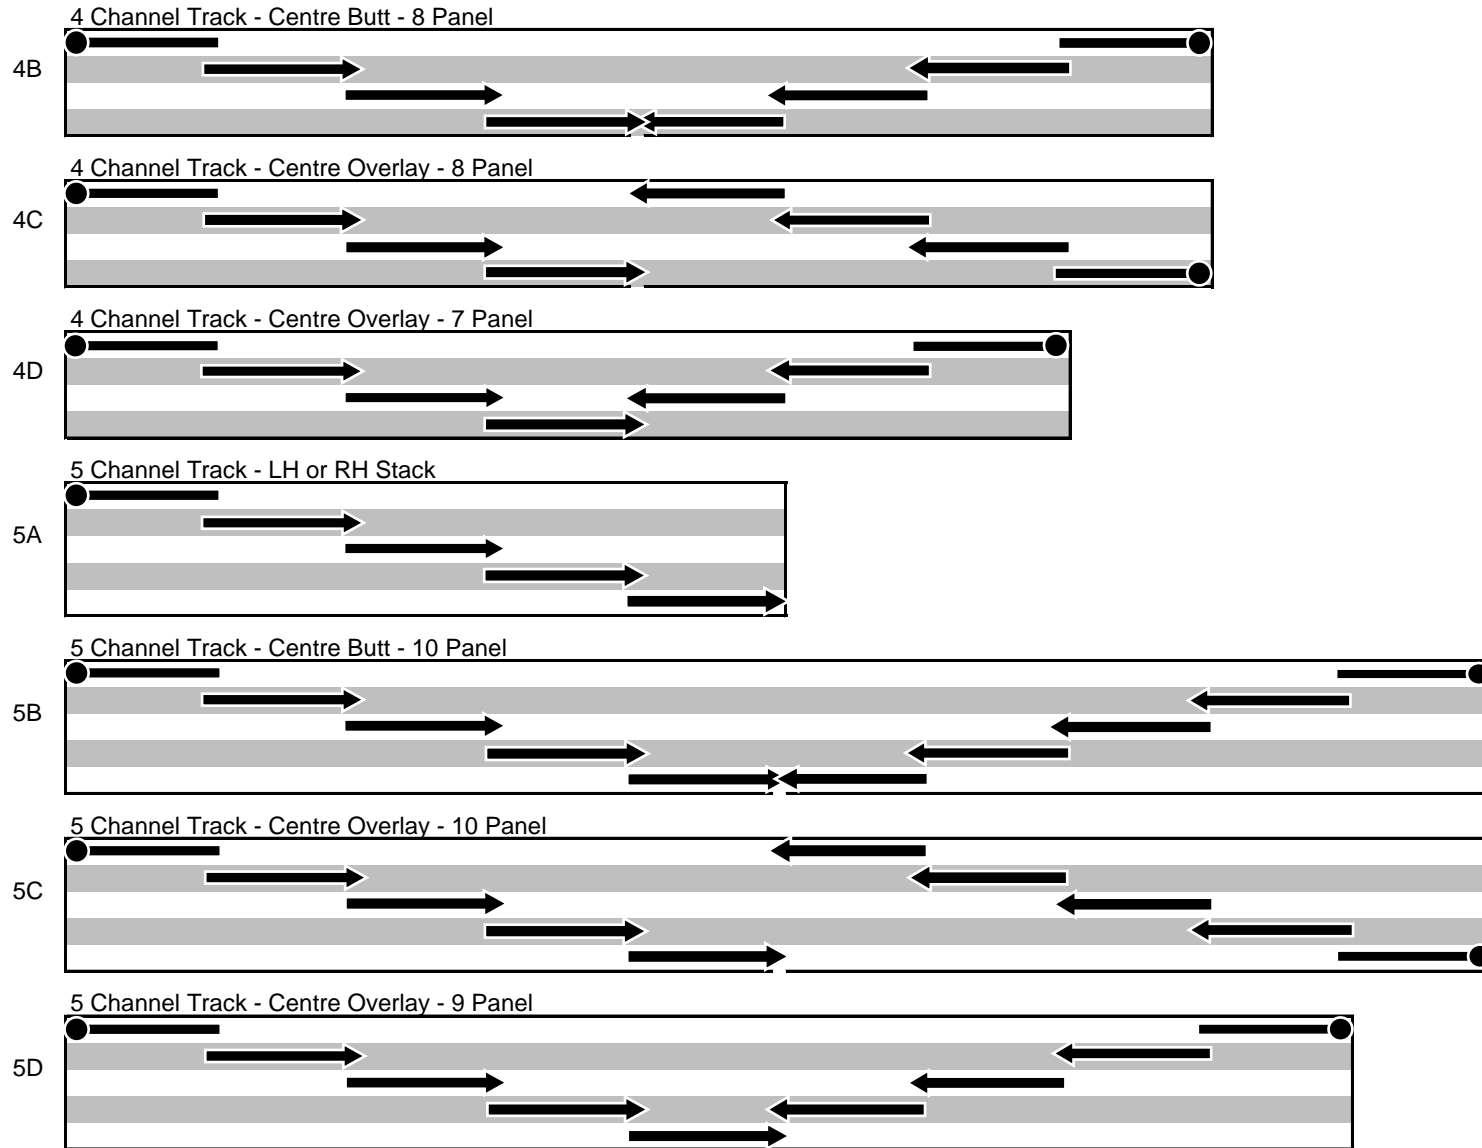

COMPLETE BLIND COMPANY

PANEL GLIDE TRACK CONFIGURATION 2018

Panel Glide Track Configurations