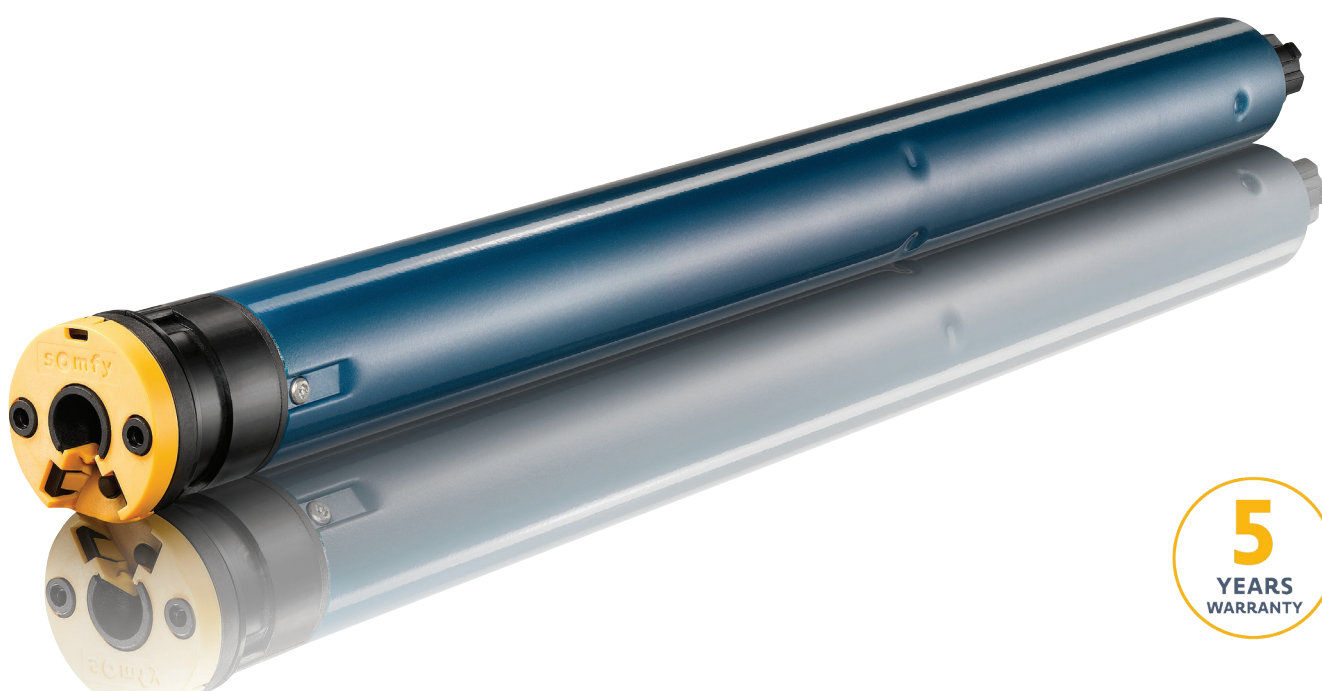

## PRODUCT MAIN FUNCTIONALITIES

**Compatible with Solar protection functions**

**Remote limit setting**

**Round head**  
for reduced dimensions.

**"my" favourite**  
In one click move the blind to your favourite position.

## RECOMMENDED TO SET WITH:

Universal test lead  
(ref. 9027064)

**somfy**