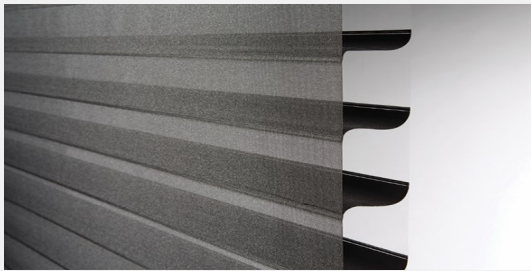

- ◆ The Vision Blind fascia we are changing to the 70mm open fascia type which will only come in white and black with fabric insert. The advantage is it will allow us to under roll the blind as well as over roll with covering the roller a little bit more also.
- ◆ Louvolite Roadshow will be here at the end of May so we will keep you posted on dates. It will be held at Sfera's again at Modbury.
- ◆ D30 Silent bottom rail is now available with either bubble or brush inserts priced extra at \$5 per metre
- ◆ A reminder that we can offer some good Honeycomb child safety options now with cordless and Lift &Lock providing great options for children's bedrooms

NEW FABRIC RANGES

- ◆ Shaw—Duo Screen, Duo Blockout, Skye Blockout, Skye Light Filter
- ◆ Texstyle—One Block, One Screen